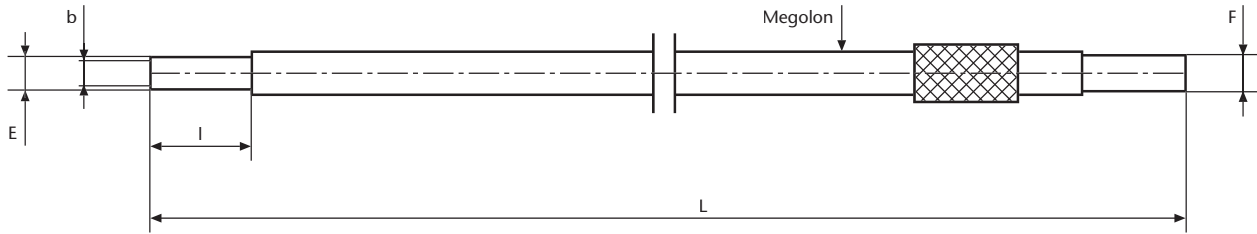

Flexible Light Guides

Flexible Light Guides, 1-branch – KL 200, KL 1500 LCD, KL 2500 LCD