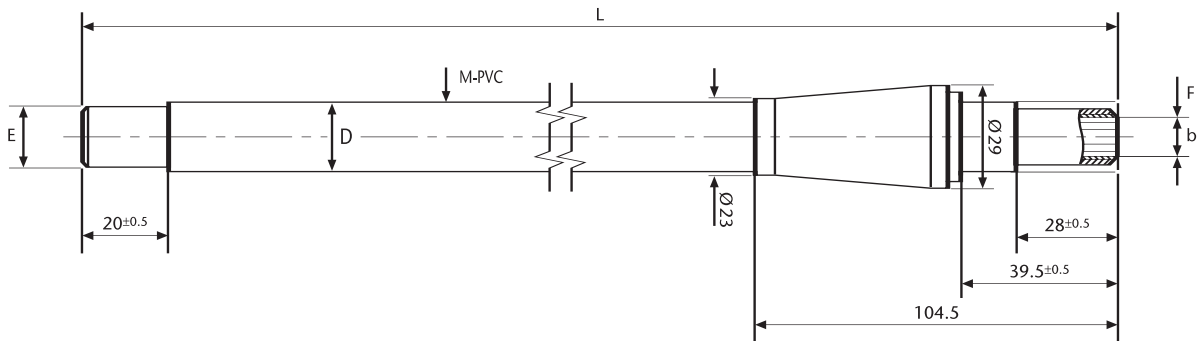

Flexible Light Guides, 1-branch – KL 2500 LCD only

Fiber Optics

SCHOTT North America, Inc.

62 Columbus Street

Auburn, NY 13021-3137

USA

Phone: +1315/255-2791

Fax: +1315/255-2695

E-mail: fiberoptics.auburn@us.schott.com

www.us.schott.com/fiberoptics

SCHOTT