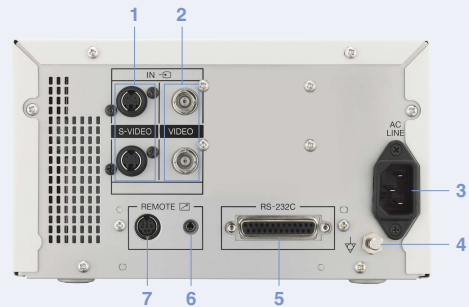

Specifications

Item	Details	
Printing system	Dye-sublimation thermal transfer full color	
Head resolution	423DPI	
Print resolution	S-size: 1600 x 1200 dots L-size: 2100 x 1600 dots	
Gradation	256 gradation each for YMC 16.7-million-hue full color	
Print paper	Cut paper	
Ink ribbon	3P	Y (yellow) + M (magenta) + C (cyan) (specialized ribbon cartridges)
	4P	Y (yellow) + M (magenta) + C (cyan) + Overcoat (specialized ribbon cartridges)
Printed form size (mm)	S-size: 100 x 94mm	L-size: 148 x 100mm
Print size (mm)	S-size: 96 x 72mm	L-size: 126 x 96mm
Paper capacity (sheets)	3P	S-size: 80 sheets L-size: 50 sheets
	4P	S-size: 60 sheets L-size: 40 sheets
Printing time (standard mode)	3P	S-size: Approx. 16 sec. L-size: Approx. 25 sec.
	4P	S-size: Approx. 20 sec. L-size: Approx. 31 sec.
Interface	S-video, composite video	
Input Signal	NTSC / PAL automatic switching	
Video memory	8-frame memory	
Control terminal	RS-232C (D-SUB25 pin)	
	Remote terminal (MINI DIN 8 pin, stereo mini-jack)	
Dimensions	Width 212 x height 125 x depth 425mm	
Weight	Approx 7.6kg	
Power supply	AC120 / 220V - 240V, 50 / 60Hz	
Power consumption	1.7A (AC120V), 1.0A (AC220V) / Standby: 0.3A	
Accessories	Power cord, instruction manual, paper cassette	

*Because this processor is not a medical device, printed images should not be used for diagnostic purposes.

Optional (paper / ink ribbon set, footswitch)

Model Name	Specifications
CK30S	S-size standard printing paper & ribbon cartridge, 80sheets x 3packs
CK30L	L-size standard printing paper & ribbon cartridge, 50sheets x 4packs
CK30S4P	S-size overcoat printing paper & ribbon cartridge, 60sheets x 3packs
CK30L4P	L-size overcoat printing paper & ribbon cartridge, 40sheets x 4packs
R800F	footswitch

Part Names

- 1.S-VIDEO image input/output terminal
- 2.VIDEO Image input/output terminal
- 3.AC LINE socket
- 4.Equipotential terminal
- 5.RS-232C connected terminal
- 6.REMOTE 1 terminal (stereo jack)
7. REMOTE 2 terminal (MINI DIN8 pin)