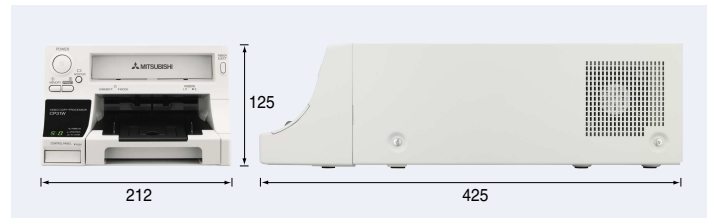

External Dimensions (unit: mm)

MITSUBISHI ELECTRIC CORPORATION
HEAD OFFICE : TOKYO BLDG., 2-7-3, MARUNOUCHI, CHIYODA-KU, TOKYO 100-8310, JAPAN