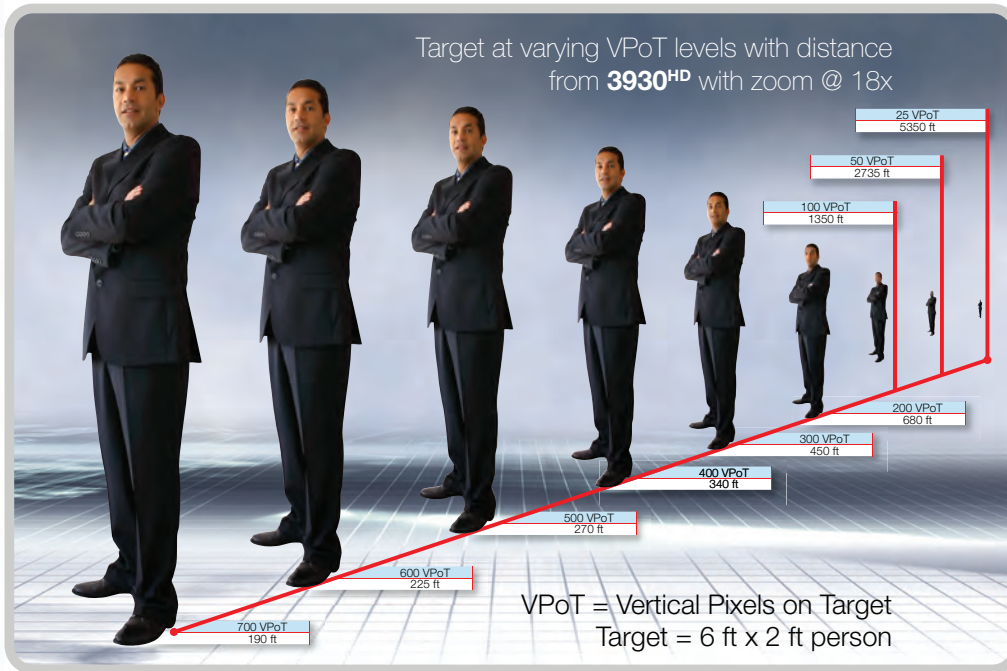

HDTV/H.264 camera system

How far can I see?

Debatably, the most frequently asked question in the video surveillance realm, with no simple answer. Many variables affect the answer to this question, such as object size, object/scene contrast

ratio, atmospheric conditions, daytime vs nighttime, your definition of "see" to mention just a few. The chart below is intended to provide an indication under ideal conditions the size a person would

appear on a monitor screen at varying distances based on the number of vertical pixels landing on the person. You be the judge as to how far you can see this person.

The images below are scenes of San Diego Bay showing the magnification power of the 3930^{HD}'s 18x optical zoom. The Port of San Diego building and the USS Ronald Reagan are approximately 4,500 ft (1370 m) away.