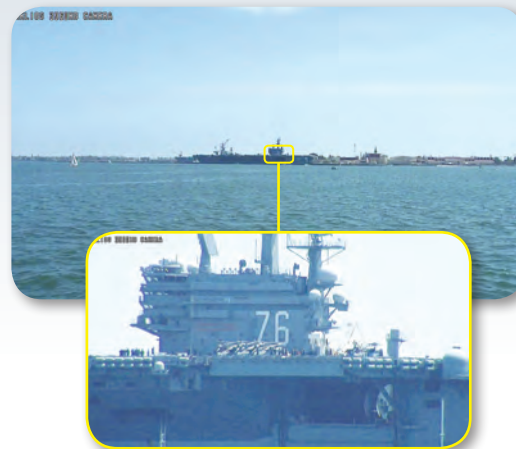

ratio, atmospheric conditions, daytime vs nighttime, your definition of "see" to mention just a few. The chart below is intended to provide an indication under ideal conditions the size a person would

appear on a monitor screen at varying distances based on the number of vertical pixels landing on the person. You be the judge as to how far you can see this person.

The images below are scenes of San Diego Bay showing the magnification power of the 3930^{HD}'s 18x optical zoom. The Port of San Diego building and the USS Ronald Reagan are approximately 4,500 ft (1370 m) away.