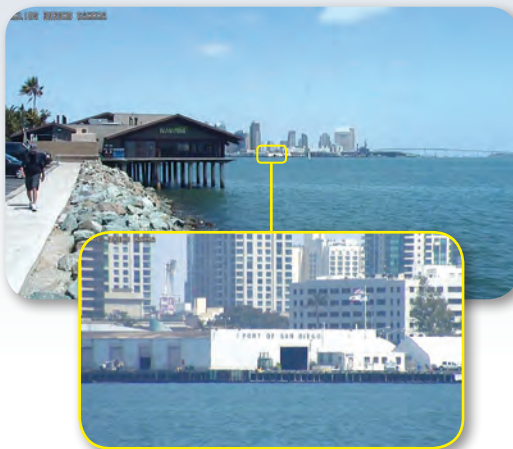

ratio, atmospheric conditions, daytime vs nighttime, your definition of "see" to mention just a few. The chart below is intended to provide an indication under ideal conditions the size a person would

appear on a monitor screen at varying distances based on the number of vertical pixels landing on the person. You be the judge as to how far you can see this person.

The images below are scenes of San Diego Bay showing the magnification power of the 3930^{HD}'s 18x optical zoom. The Port of San Diego building and the USS Ronald Reagan are approximately 4,500 ft (1370 m) away.