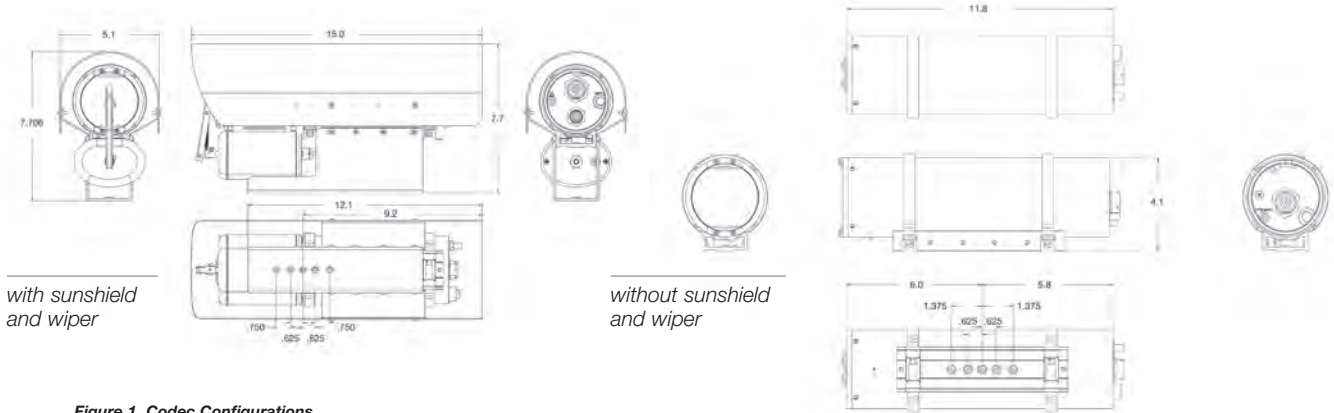

DIMENSIONS in inches

with sunshield and wiper

without sunshield and wiper

Figure 1 Codec Configurations

Stream Codecs	Maximum Resolution	
	Stream 1	Stream 2
(S1) + (S2)		
H264 + H264	1280 x 720	720x480
H264 + MJPG	1280 x 720	720x480
H264 + Analog	1280 x 720	NTSC/PAL
MJPEG + Analog	1280 x 720	NTSC/PAL

Figure 2 Resolution Configurations

Stream 1	Stream 2	
H264 or MJPEG	H.264 or MPEG	Analog
1280 x 720	720 x 576	NTSC or PAL
	720 x 480	
	704 x 480	
	640 x 480	
	352 x 288	
	352 x 240	

Figure 3 Frame Rate Configurations

Stream 1	Stream 2	
H264 or MJPEG	H.264 or MPEG	Analog
30	30	30fps
15	15	
7	7	
3	3	
1	1	

Figure 4a Data Rate Configurations

Stream 1	Stream 2
8 Mb	2 Mb
6 Mb	1 Mb
4 Mb	512 Kb
2 Mb	256 Kb
1 Mb	
512 Kb	
256 Kb	

Figure 4b Data Rate Configurations

Quality	Typical JPEG File Size	
	Stream 1	Stream 2
100	700 Kb	240 Kb
80	160 Kb	50 Kb
65	110 Kb	40 Kb
50	75 Kb	30 Kb
35	63 Kb	24 Kb
15	35 Kb	18 Kb

ORDERING INFORMATION

3930^{HD} High Definition H.264 Fixed Camera System

HD1 **X** - **X** **X** **X** **X**

Power Options

- 1 - PoE+ 802.3at Input
- 5 - 89 - 230Vac Input (via PoE+ mid-span Injector)

Camera Head Options

- 1 - HDTV 18x Camera
- 2 - HDTV 18x Camera with Faceplate Wiper

Software Options

- 0 - NTCIP 1205 Camera Control

Recording Options

- 0 - None
- 1 - 8 GB SDHC Class 6
- 2 - 16 GB SDHC Class 6
- 3 - 32 GB SDHC Class 6

Accessory Options

- 0 - None
- 1 - Sunshield